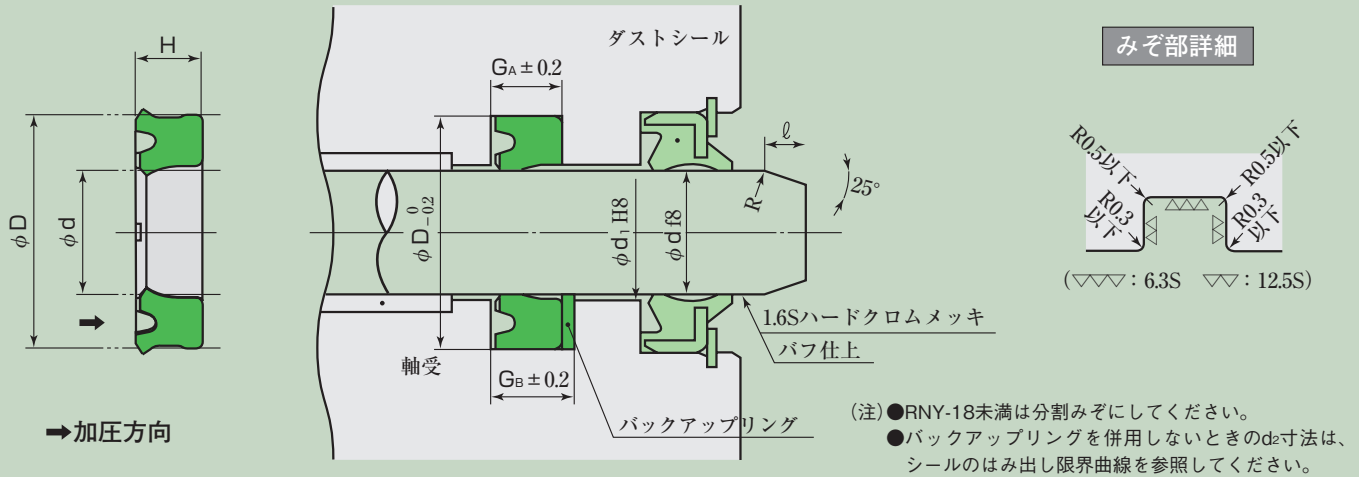

# RNYパッキン

RNYパッキン寸法表

単位: mm

呼び番号 標準(RN 922)	パッキンおよびみぞ寸法							併用バック アップリング	互換SKY パッキン
	d	D	H	G <sub>A</sub>	G <sub>B</sub>	d <sub>i</sub> (参考)	ℓ		
RNY- 16	16	24	5.1	5.7	6.7	16.4	2.5	TCS- 24 × 16	SKY- 16
RNY- 18	18	26	5.1	5.7	6.7	18.4	2.5	TCS- 26 × 18	SKY- 18
RNY- 20	20	28	5.1	5.7	6.7	20.4	2.5	TCS- 28 × 20	SKY- 20
RNY- 22	22	30	5.1	5.7	6.7	22.4	2.5	TCS- 30 × 22	SKY- 22
RNY- 22.4	22.4	30	5.1	5.7	6.7	22.8	2.5	TCS- 30 × 22.4	SKY- 22.4
RNY- 25	25	33	5.1	5.7	6.7	25.4	2.5	TCS- 33 × 25	SKY- 25
RNY- 28	28	35.5	5.1	5.7	6.7	28.4	2.5	TCS- 35.5 × 28	SKY- 28
RNY- 30	30	40	6.2	7	8.5	30.5	3	TCS- 40 × 30	SKY- 30
RNY- 31.5	31.5	41.5	6.2	7	8.5	32	3	TCS- 41.5 × 31.5	SKY- 31.5
RNY- 32	32	42	6.2	7	8.5	32.5	3	TCS- 42 × 32	SKY- 32
RNY- 35	35	45	6.2	7	8.5	35.5	3	TCS- 45 × 35	SKY- 35
RNY- 35.5	35.5	45	6.2	7	8.5	36	3	TCS- 45 × 35.5	SKY- 35.5
RNY- 36	36	46	6.2	7	8.5	36.5	3	TCS- 46 × 36	SKY- 36
RNY- 40	40	50	6.2	7	8.5	40.5	3	TCS- 50 × 40	SKY- 40
RNY- 45	45	55	6.2	7	8.5	45.5	3	TCS- 55 × 45	SKY- 45
RNY- 45 A	45	56	7.2	8	9.5	45.5	3	TCS- 56 × 45	SKY- 45A
RNY- 50	50	60	6.2	7	8.5	50.5	3	TCS- 60 × 50	SKY- 50
RNY- 55	55	65	6.2	7	8.5	55.6	3	TCS- 65 × 55	SKY- 55
RNY- 56	56	66	6.2	7	8.5	56.6	3	TCS- 66 × 56	SKY- 56
RNY- 60	60	70	6.2	7	8.5	60.6	3	TCS- 70 × 60	SKY- 60
RNY- 60 A	60	71	7.2	8	9.5	60.6	3	TCS- 71 × 60	SKY- 60A
RNY- 63	63	73	6.2	7	8.5	63.6	3	TCS- 73 × 63	SKY- 63
RNY- 65	65	75	6.2	7	8.5	65.6	3	TCS- 75 × 65	SKY- 65
RNY- 65 B	65	78	8.2	9	11	65.6	3.5	TCS- 78 × 65	—
RNY- 70	70	80	6.2	7	8.5	70.6	3.5	TCS- 80 × 70	SKY- 70
RNY- 70 B	70	85	9.2	10	12	70.6	3.5	TCS- 85 × 70	—
RNY- 71	71	80	6.2	7	8.5	71.6	3.5	TCS- 80 × 71	SKY- 71
RNY- 75	75	85	6.2	7	8.5	75.6	3.5	TCS- 85 × 75	SKY- 75
RNY- 75 B	75	90	9.2	10	12	75.6	3.5	TCS- 90 × 75	—
RNY- 80	80	90	6.2	7	8.5	80.6	3.5	TCS- 90 × 80	SKY- 80
RNY- 80 B	80	95	9.2	10	12	80.6	4	TCS- 95 × 80	—
RNY- 85	85	100	9.2	10	12	85.6	4	TCS-100 × 85	SKY- 85
RNY- 90	90	105	9.2	10	12	90.6	4	TCS-105 × 90	SKY- 90
RNY- 100	100	115	9.2	10	12	100.6	4	TCS-115 × 100	SKY-100
RNY- 110	110	125	9.2	10	12	110.6	4	TCS-125 × 110	SKY-100 12 59
RNY- 112	112	125	8.7	10	12	112.6	4	TCS-125 × 112	SKY-112, 112A
RNY- 125	125	140	9.2	10	12	125.6	4	TCS-140 × 125	SKY-125
RNY- 140	140	155	9.2	10	12	140.6	4	TCS-155 × 140	SKY-140
RNY- 160	160	175	9.2	10	12	160.6	4	TCS-175 × 160	SKY-160
RNY- 180	180	200	12.2	13	15.5	180.7	5.5	TCS-200 × 180	SKY-180